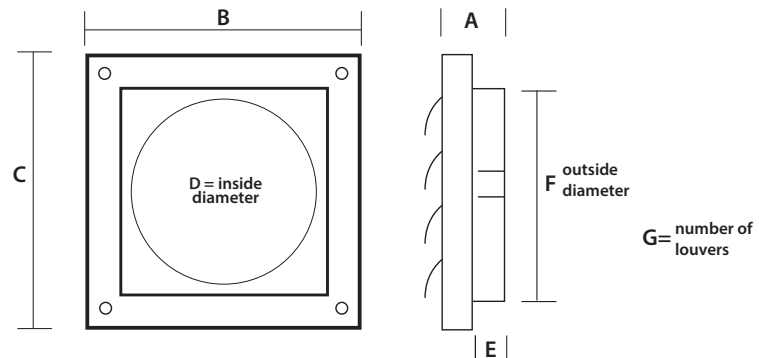

(PN and descriptions on pg 1, reverse)

3" OR 4" HOOD WITH FOUR LOUVERS

1/4" X 1/4" MOLDED GRID

FLUSH

Diameter	A	B	C	D	G
3"	.625	5.6	5.5	3	4
4"	.625	5.6	5.5	4	4
5"	.625	7.3	7.0	5	2
6"	.625	8.2	8.2	6	3
7"	.625	8.6	8.8	7	3
8"	.625	9.7	10.0	8	3

SNAP RING

Diameter	A	B	C	D	E	F	G
3"	1.25	5.5	5.5	3	.625	3.25	4
4"	1.25	5.5	5.5	4	.625	4.25	4
5"	1.25	7.3	7.0	5	.625	5.25	2
6"	1.25	8.2	8.2	6	.625	6.25	3
7"	1.25	8.6	8.8	7	.625	7.25	3
8"	1.25	9.7	10.0	8	.625	8.25	3