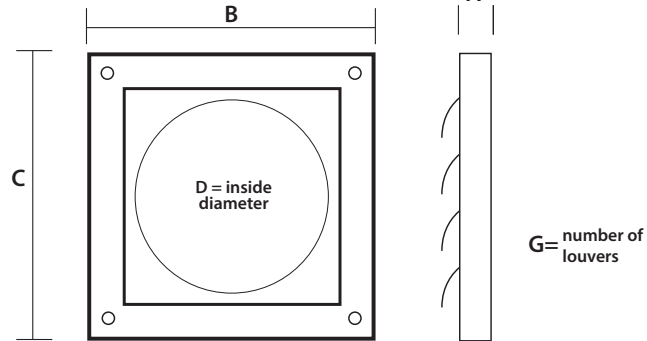

(PN and descriptions on pg 1, reverse)

3" OR 4" HOOD WITH FOUR LOUVERS

1/4" X 1/4" MOLDED GRID

FLUSH

Diameter	A	B	C	D	G
3"	.625	5.6	5.5	3	4
4"	.625	5.6	5.5	4	4
5"	.625	7.3	7.0	5	2
6"	.625	8.2	8.2	6	3
7"	.625	8.6	8.8	7	3
8"	.625	9.7	10.0	8	3

SNAP RING

Diameter	A	B	C	D	E	F	G
3"	1.25	5.5	5.5	3	.625	3.25	4
4"	1.25	5.5	5.5	4	.625	4.25	4
5"	1.25	7.3	7.0	5	.625	5.25	2
6"	1.25	8.2	8.2	6	.625	6.25	3
7"	1.25	8.6	8.8	7	.625	7.25	3
8"	1.25	9.7	10.0	8	.625	8.25	3