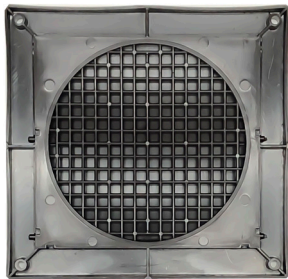

The PML324 Louvered Hood features freeswinging louvers and 1/4" x 1/4" grid

PRODUCT SPECIFICATIONS

- polypropylene molded plastic
- 4 mounting holes
- 1/4" x 1/4" molded grid on the inside frame

RECOMMENDATION

The PML324 is good for side wall venting.
 Not suitable for dryer venting.

PML324
 BACK 1/4"X1/4" GRID

5" PML324 WITH 1/4" GRID
 2 LOUVERS (OPEN)

PART NUMBERS

Dia	Tail	Color	Screen	# Louvers	Each	Qty	Case #	Package	UPC
4"	flush	White	1/4"x1/4"	4	10289	24	110289	Bulk	722048102897
4"	flush	Brown	1/4"x1/4"	4	10293	24	110293	Bulk	722048102934
5"	flush	White	1/4"x1/4"	2	10833	12	110833	Bulk	722048108332
5"	flush	Brown	1/4"x1/4"	2	10837	12	110837	Bulk	722048108370
6"	flush	White	1/4"x1/4"	3	10841	12	110841	Bulk	722048108417
6"	flush	Brown	1/4"x1/4"	3	10845	12	110845	Bulk	722048108455
7"	flush	White	1/4"x1/4"	3	10849	12	110849	Bulk	722048108493
7"	flush	Brown	1/4"x1/4"	3	10853	12	110853	Bulk	722048108530
8"	flush	White	1/4"x1/4"	3	10857	12	110857	Bulk	722048108578
8"	flush	Brown	1/4"x1/4"	3	10861	12	110861	Bulk	722048108615
3"	snap ring	White	1/4"x1/4"	4	10340	12	110340	Bulk	722048103405
3"	snap ring	Brown	1/4"x1/4"	4	10342	12	110342	Bulk	722048103429
4"	snap ring	White	1/4"x1/4"	4	10295	12	110295	Bulk	722048102958
4"	snap ring	Brown	1/4"x1/4"	4	10311	12	110311	Bulk	722048103115
5"	snap ring	White	1/4"x1/4"	2	10831	12	110831	Bulk	722048108318
5"	snap ring	Brown	1/4"x1/4"	2	10835	12	110835	Bulk	722048108356
6"	snap ring	White	1/4"x1/4"	3	10839	12	110839	Bulk	722048108394
6"	snap ring	Brown	1/4"x1/4"	3	10843	12	110843	Bulk	722048108431
7"	snap ring	White	1/4"x1/4"	3	10847	12	110847	Bulk	722048108479
7"	snap ring	Brown	1/4"x1/4"	3	10851	12	110851	Bulk	722048108516
8"	snap ring	White	1/4"x1/4"	3	10855	12	110855	Bulk	722048108554
8"	snap ring	Brown	1/4"x1/4"	3	10859	12	110859	Bulk	722048108592