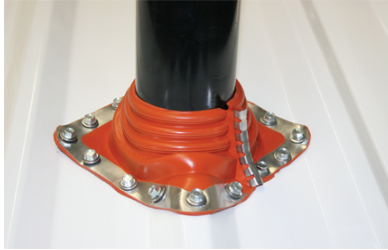

### Sizing Chart

Check diameter of pipe. Select the appropriate Multi-Flash Master Flash® for pipe or duct diameter. Only use maximum pipe diameters on minimal roof angles. For extreme pitch or surface irregularity select next larger size. Then refer to the part number for the Multi-Flash Master Flash® desired.